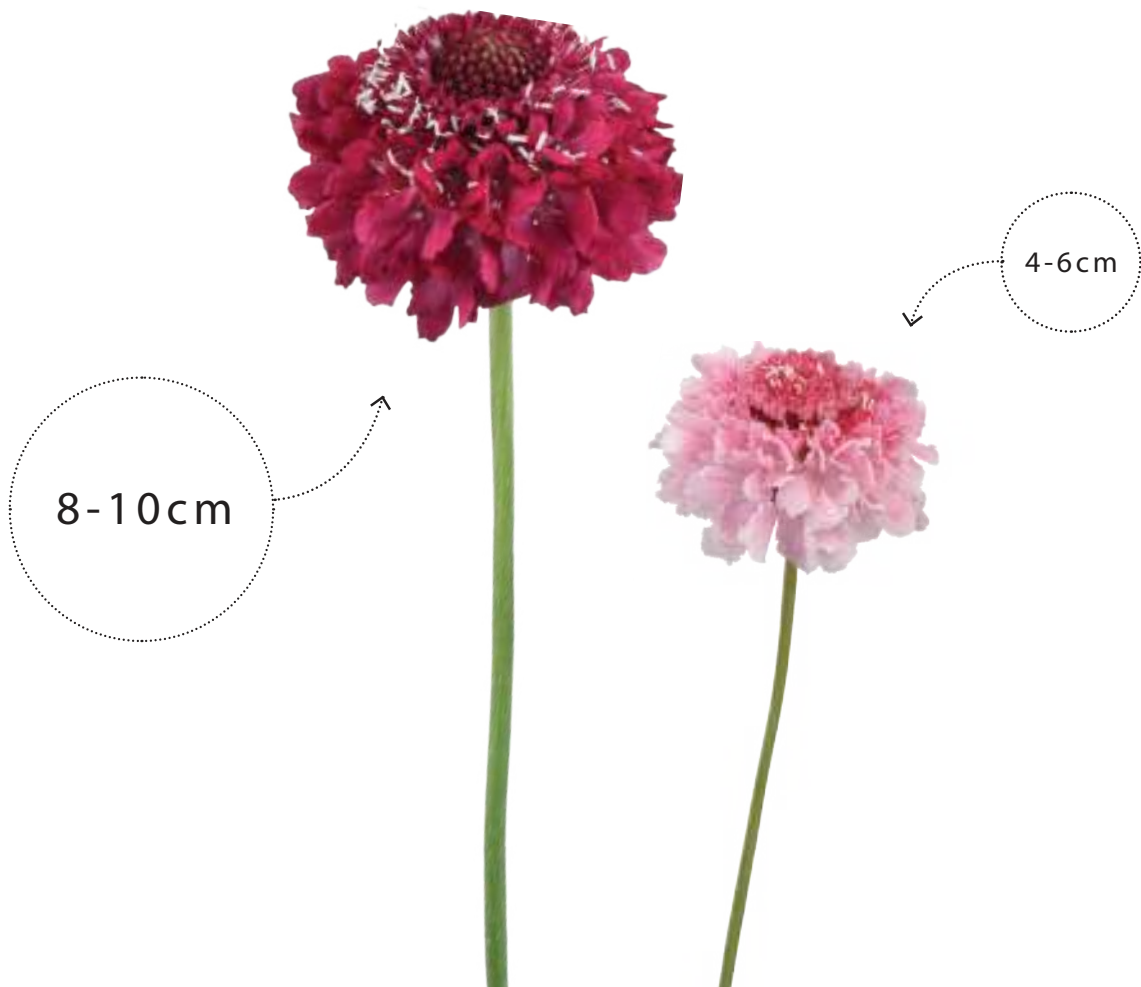

# FOCAL SCOOP™

- A trendy chic focal flower
- Flowers size 8-10 cm
- Long & strong pedicel
- Strong flower neck
- Wide range of colors
- Long vase life of over 12 days

Best Seller

FOCAL SCOOP™  
BICOLOR PINK