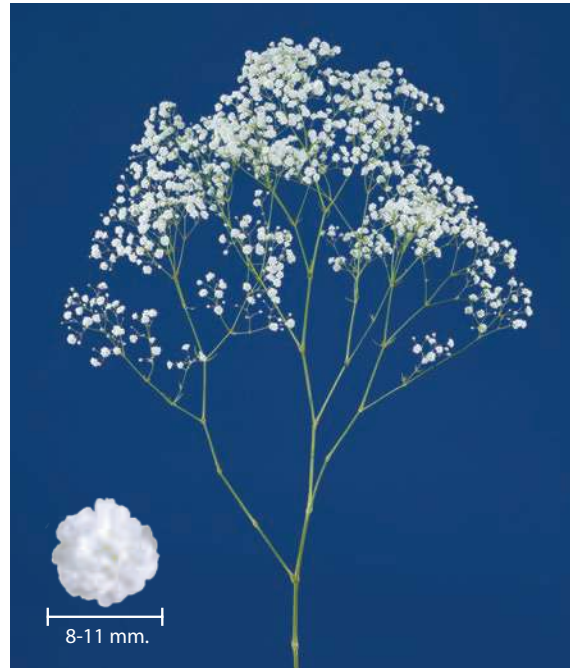

### MY WHITE COSMIC™

- Brilliant white - as never seen before
- Outstanding vase life of 3 weeks
- Beautiful flowers which are:
  - Exceptionally large
  - Full and perfect round
- Voluminous with an impressive appealing overall look
- Strong and abundant stems which are easy to harvest