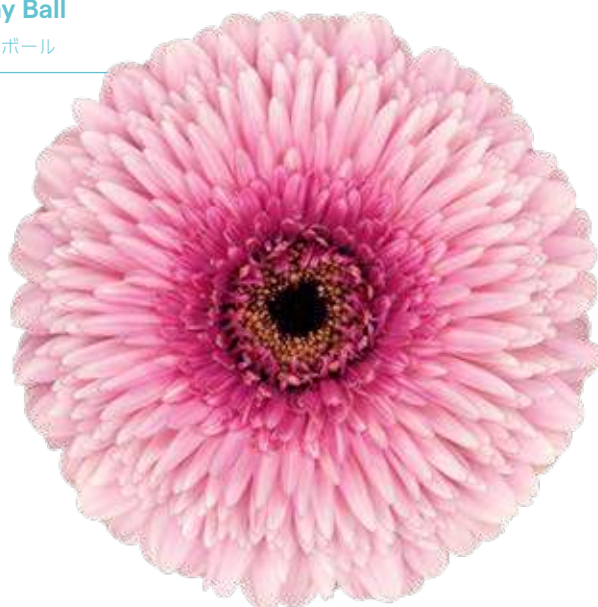

May Ball

メイボール