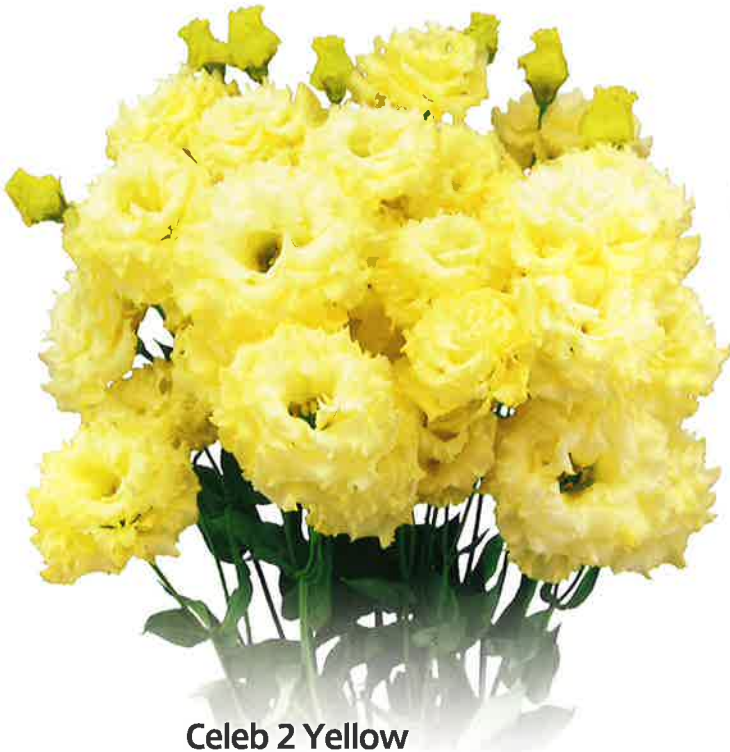

Earliness : 2

Flower Size : Large

Rosette Tolerance : Low

Celeb 2 Honey Pink

F11-139

Earliness : 2

Flower Size : Large

Rosette Tolerance : High

Celeb 2 Garnet

F15-348

Earliness : 2

Flower Size : Large

Rosette Tolerance : High

Celeb 2

Celeb 2 Yellow

F09-105

Earliness : 1.5

Flower Size : Large

Rosette Tolerance : Intermediate

Celeb 2 Gold

F11-609

Earliness : 2

Flower Size : Large

Rosette Tolerance : High

Celeb 2 Navy

F14-769

Earliness : 3

Flower Size : Large

Rosette Tolerance : No data

Celeb 2 Green

F07-064

Earliness : 2