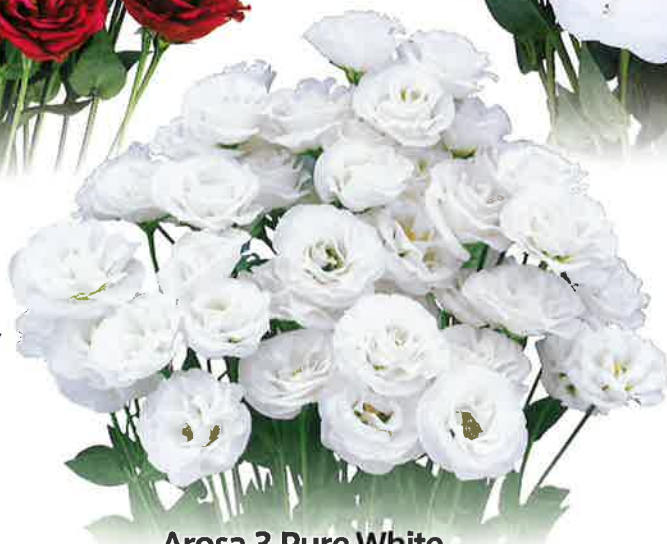

Flower Size : Small

Rosette Tolerance : Very Low

Arosa 3 Angel

F14-936

Earliness : 3

Flower Size : Mid-Small

Rosette Tolerance : High

Arosa 3 Pure White