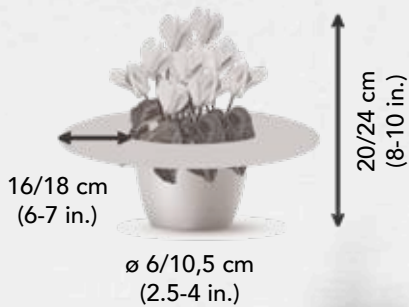

MINI FLOWER