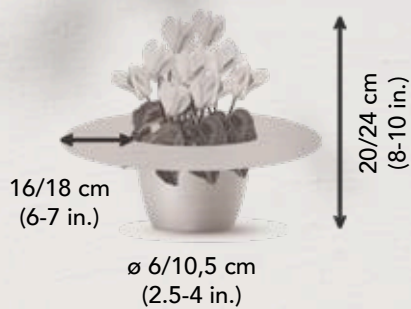

MINI FLOWER