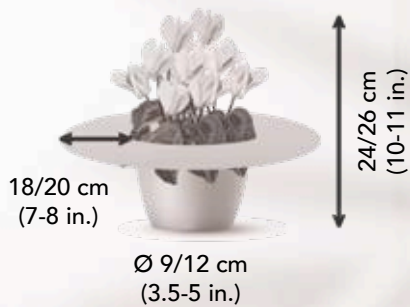

4011
Scarlet compact
Écarlate compact

4013
Bright red compact
Rouge vif compact

4021
Scarlet salmon compact
Saumon écarlate compact

MINI FLOWER

Metis®
STANDARD

VERY ROUND, FULL FOLIAGE

Well-centred and abundant flowering