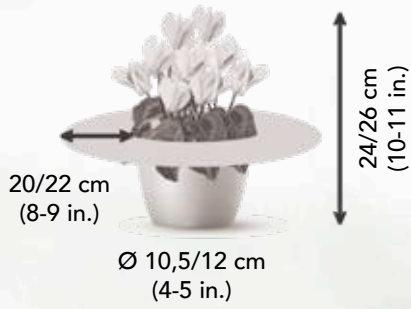

MIDI FLOWER

Tianis®
FANTASIA®