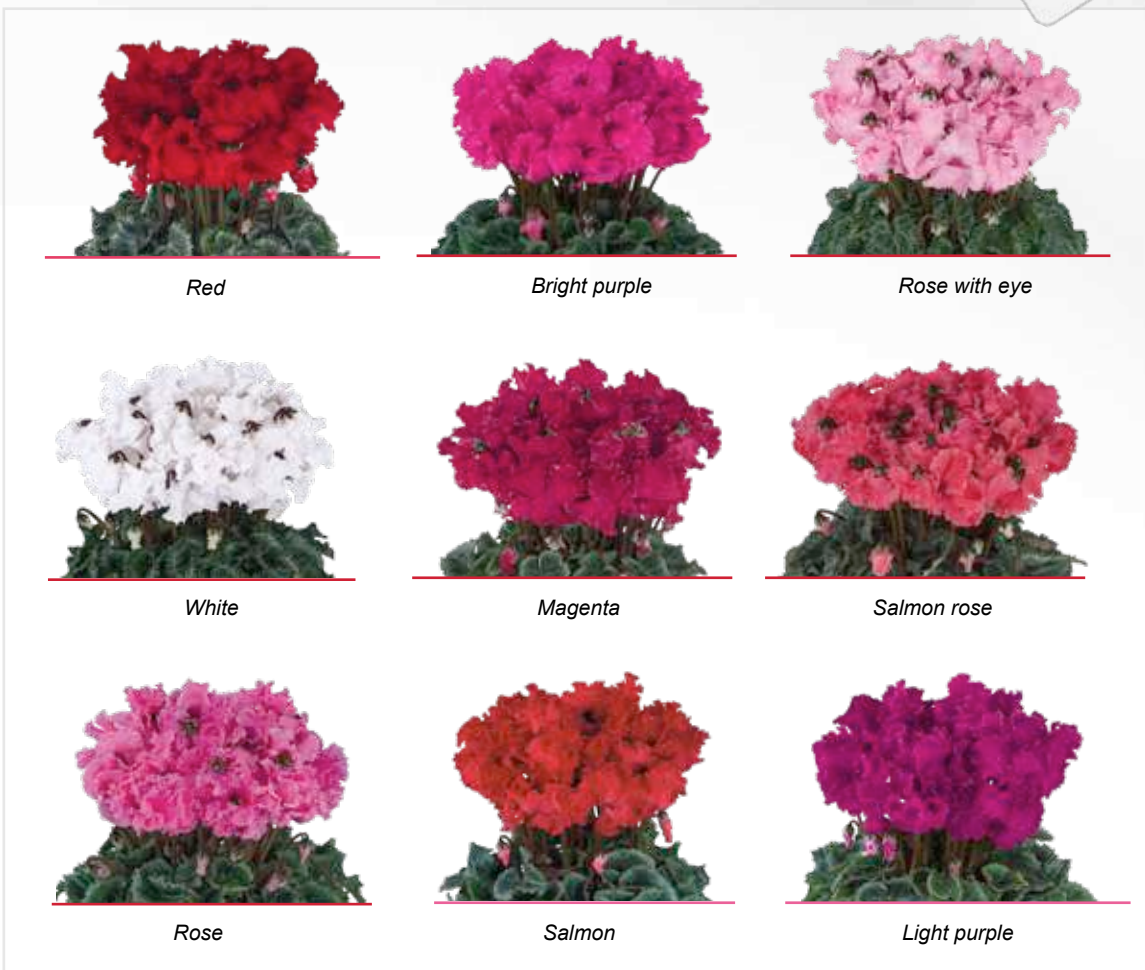

48900 - CRISPINO® mix / Mélange CRISPINO®