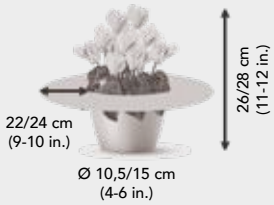

MIDI FLOWER

52210

METALIS® Red
METALIS® Rouge