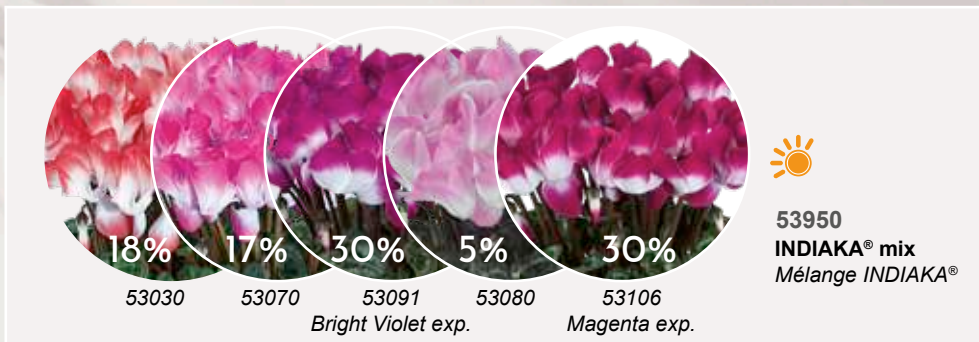

INDIAKA®
SEE OUR COMMUNICATION
CAMPAIGN