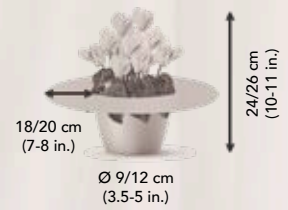

MINI FLOWER

4701
VICTORIA