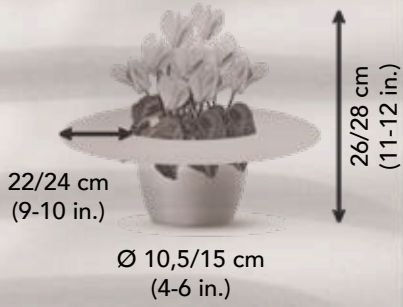

MIDI FLOWER

INDIAKA®
SHARE THE JOY

NEW LIGHTER ROSE TONE

Two-tone appearance
well-defined and stable

Beautiful dark green
contrasting foliage

Generous plant structure

53080

 **INDIAKA® Light rose**
INDIAKA® Fuchsia clair