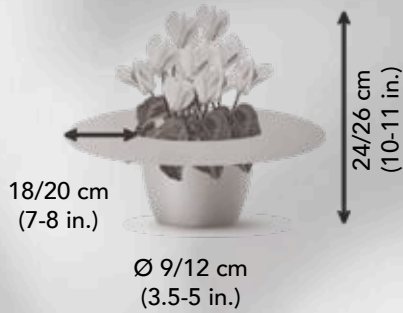

MINI FLOWER