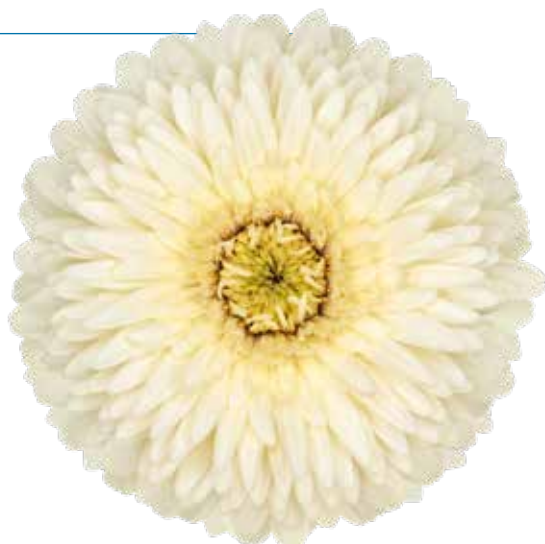

ピギー

プラック

NEW

Rizzo

リゾ

Discover the extraordinary Pomponi® Mini **Rizzo**! This high-quality variety showcases a unique orange-red colour that captivates the eye. Its stunning colour gradient adds depth and dimension to floral arrangements.

Sam

サム

トレーシー