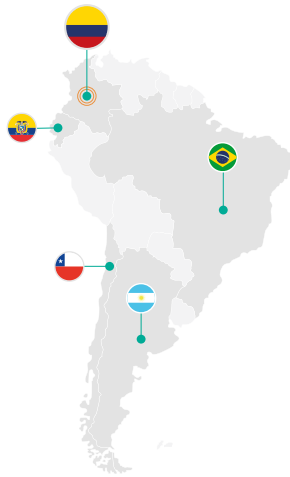

Oceania

Australia

Majestic Young Plants

Michael Doensen

M +61 400 737 783

E orders@majesticselections.com.au

I majesticyoungplants.com.au

New Zealand