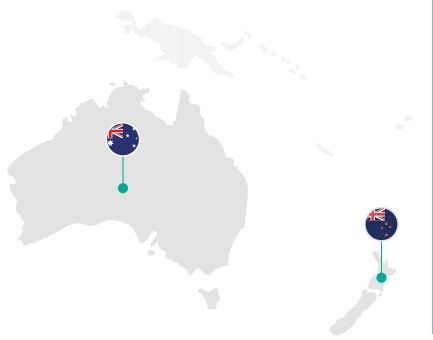

Greece, Cyprus &

Middle East

Straathof Plants B.V

Based in the Netherlands
T +31 71 331 4100
E info@straathof.nl
I straathofplants.nl
Mr. Nikos Zygogiorgos (based in Greece)
M +30 6944 453 344
E nikos@straathof.nl

Oceania

Australia

Majestic Young Plants

Michael Doensen

M +61 400 737 783

E orders@majesticselections.com.au

I majesticyoungplants.com.au

New Zealand