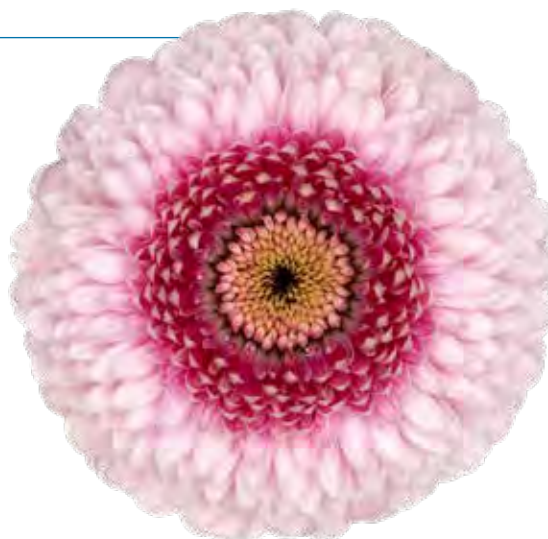

Camilla

カミラ

	420 - 460	550 - 600	Tall	7	14- 16	NEW
Angelo	420 - 460	550 - 600	Tall	7	14- 16	
Black Pearl	320 - 360	450 - 500	Tall	8	14 - 16	
Bunny	320 - 360	450 - 500	Tall	8	14 - 16	
Camilla	320 - 360	450 - 500	Tall	7	12 - 14